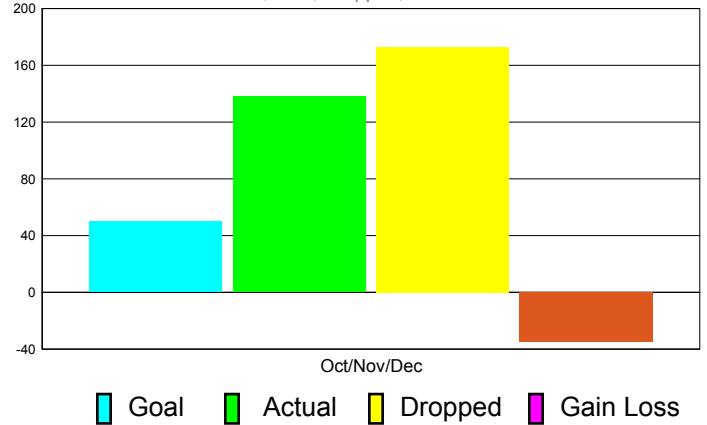

### YTD Status Quo Clubs 2010-2011

Status Quo Clubs Compared to Status Quo Members

## MEMBERSHIP

**Membership Results  
2011-2012**

**Membership  
2010-2011**

Month	Net Memb Goal	Actual New Memb	Actual Dropped Memb	Gain/Loss of Memb	Gain/Loss of Memb
Oct/Nov/Dec	50	138	173	-35	116
<b>Totals</b>	<b>50</b>	<b>138</b>	<b>173</b>	<b>-35</b>	<b>116</b>

### Membership Results 2011-2012

Goal, New, Dropped, Gain/Loss