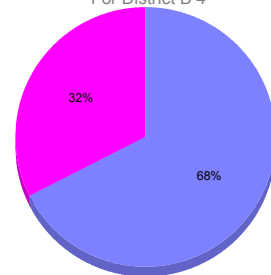

Gender Comparison 2010-2011

For District B 4

Oct/Nov/Dec

■ Male   ■ Female